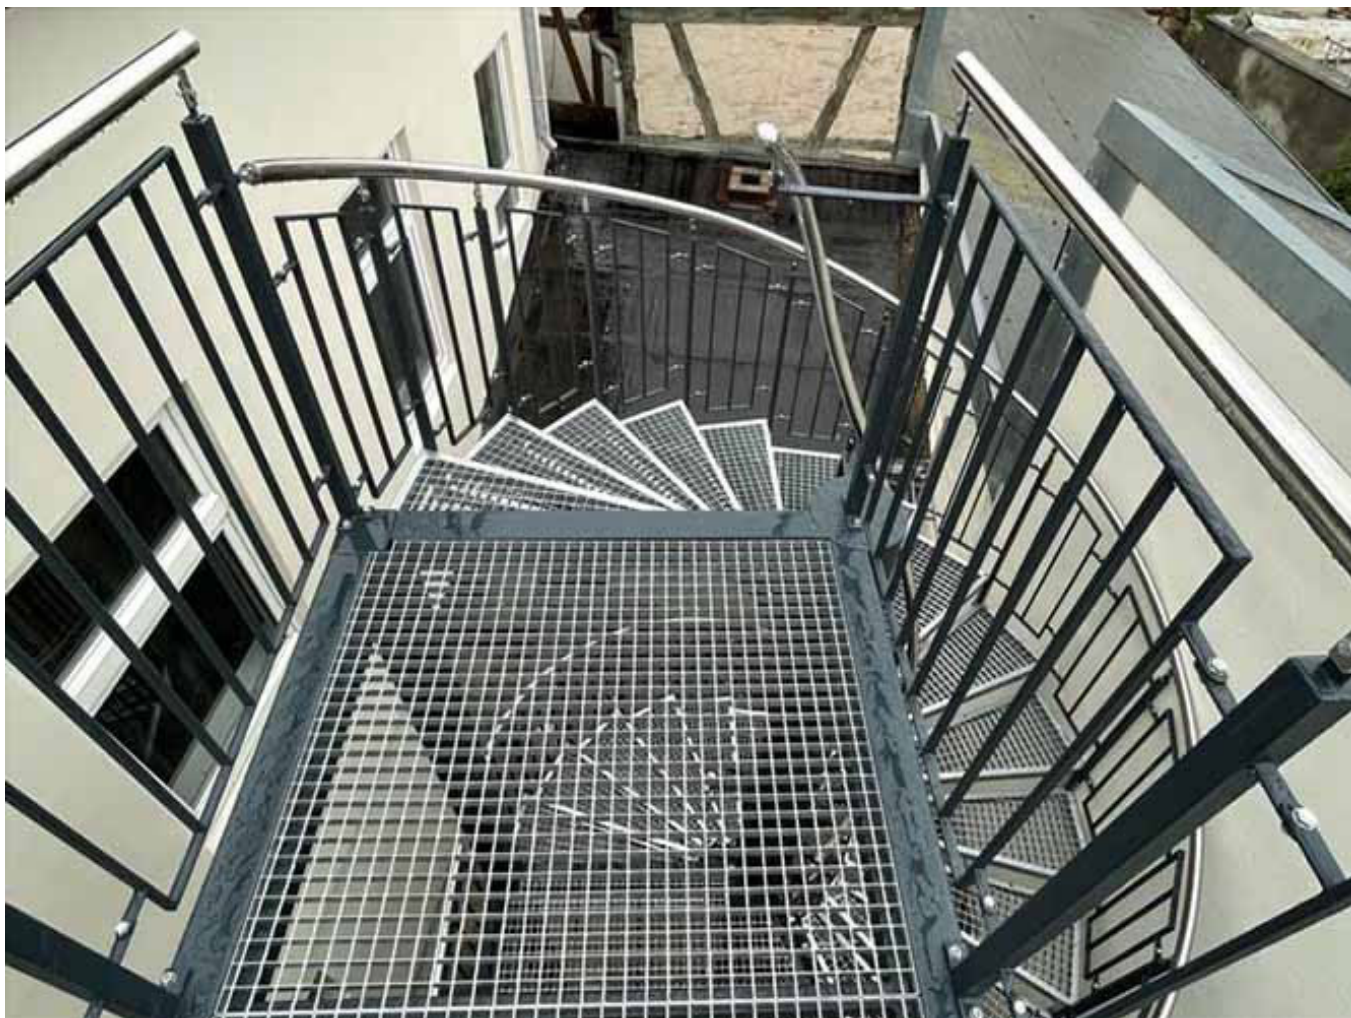

+48 515 322608, +48 606 363000

info@gmlsystem.pl

www.gmlsystem.eu

Spiral stairs from painted steel with steps from steel grid (Product LCH-T-STAHl-7-S)

Sample project

+48 515 322608, +48 606 363000

info@gmlsystem.pl

www.gmlsystem.eu

+48 515 322608, +48 606 363000

info@gmlsystem.pl

www.gmlsystem.eu

Technical Details:

1. type: spiral,
2. width: radius 140cm,
3. total height: 560cm,
4. material: galvanized steel, powder painted, any color from the RAL color palette,
5. construction: supporting structure consisting of a steel pipe in the middle and frames for steps and landings made of steel profiles, landings and steps with steel grid flooring,
6. balustrade: steel balustrade, filling with vertical bars.