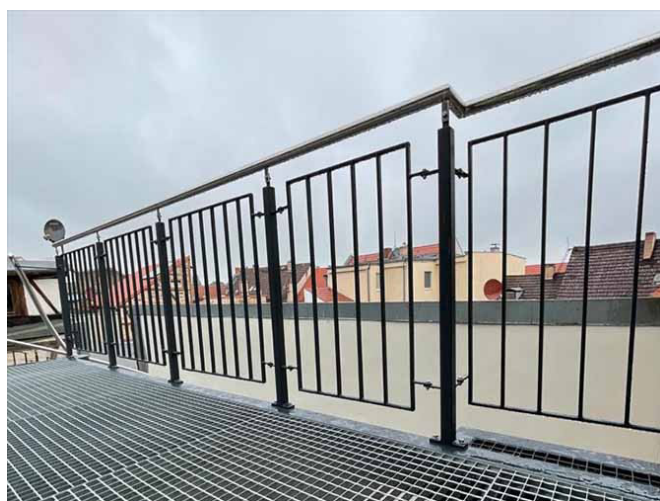

+48 515 322608, +48 606 363000

info@gmlsystem.pl

www.gmlsystem.eu

Spiral stairs from painted steel with steps from steel grid (Product LCH-T-STAHl-7-S)

Sample project

+48 515 322608, +48 606 363000

info@gmlsystem.pl

www.gmlsystem.eu

+48 515 322608, +48 606 363000

info@gmlsystem.pl

www.gmlsystem.eu

Technical Details:

1. type: spiral,
2. width: radius 140cm,
3. total height: 560cm,
4. material: galvanized steel, powder painted, any color from the RAL color palette,
5. construction: supporting structure consisting of a steel pipe in the middle and frames for steps and landings made of steel profiles, landings and steps with steel grid flooring,
6. balustrade: steel balustrade, filling with vertical bars.